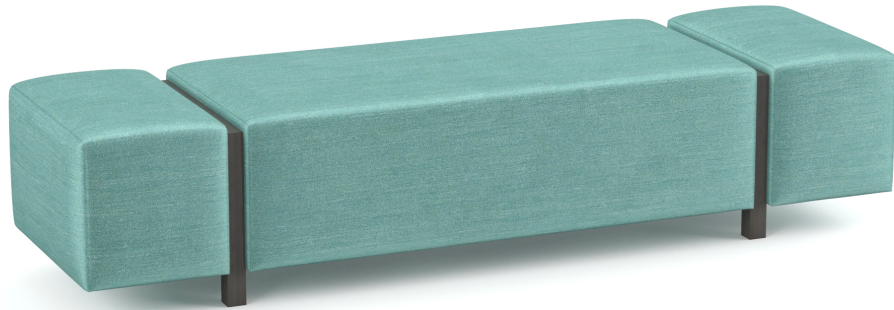

DECATUR

DECATUR

VEN500-2181

The Decatur is an upholstered bench with foam over a boxed frame and recessed wood legs. Available in standard finishes or COM.

DIMENSIONS

L: 20"
W: 72"
H: 15"
COM: 3 yds

DETAILS

Seat: Foam over full box
Seat Foam: Medium Firm – 50lb, 2.5 Density
Legs: Recessed Wood Veneer

venue industries | www.venueindustries.com