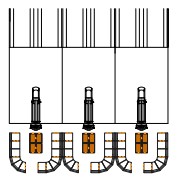

MATCH COMPONENTS

Match Single

Dimensions:

20"L x 26"D x 30"H
SH: 19"
SD: 20"

Product #:

VEN500-2561-MAG-1

Match Double

Dimensions:

40"L x 26"D x 30"H
SH: 19"
SD: 20"

Product #:

VEN500-2561-MAG-2

Match Triple

Dimensions:

60"L x 26"D x 30"H
SH: 19"
SD: 20"

Product #:

VEN500-2561-MAG-3

Match Single Inside

Dimensions:

20"L x 26"D x 30"H
SH: 19"
SD: 20"

Product #:

VEN500-2561-MAG-IW-1

Match Double Inside

Dimensions:

40"L x 26"D x 30"H
SH: 19"
SD: 20"

Product #:

VEN500-2561-MAG-IW-2

Match Triple Inside

Dimensions:

60"L x 26"D x 30"H
SH: 19"
SD: 20"

Product #:

VEN500-2561-MAG-IW-3