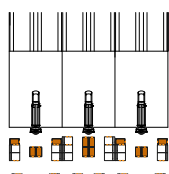

LAYOUT A

LAYOUT B

LAYOUT C

Match is a magnetic seating collection with sofa and table options. Match is designed to be rearranged and has endless configurations, choose from a suggested layout below or work with us to design your own.

MATCH COMPONENTS

Match Single

Dimensions:

20"L x 26"D x 30"H
SH: 19"
SD: 20"

Product #:

VEN500-2561-MAG-1

Match Double

Dimensions:

40"L x 26"D x 30"H
SH: 19"
SD: 20"

Product #:

VEN500-2561-MAG-2

Match Triple

Dimensions:

60"L x 26"D x 30"H
SH: 19"
SD: 20"

Product #:

VEN500-2561-MAG-3

Match Single Inside

Dimensions:

20"L x 26"D x 30"H
SH: 19"
SD: 20"

Product #:

VEN500-2561-MAG-IW-1

Match Double Inside

Dimensions:

40"L x 26"D x 30"H
SH: 19"
SD: 20"