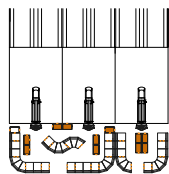

LAYOUT A

LAYOUT B

LAYOUT C

Match is a magnetic seating collection with sofa and table options. Match is designed to be rearranged and has endless configurations, choose from a suggested layout below or work with us to design your own.

MATCH COMPONENTS

Match Single

Dimensions:

20"L x 26"D x 30"H
SH: 19"
SD: 20"

Product #:

VEN500-2561-MAG-1

Match Double

Dimensions:

40"L x 26"D x 30"H
SH: 19"
SD: 20"

Product #:

VEN500-2561-MAG-2

Match Triple

Dimensions:

60"L x 26"D x 30"H
SH: 19"
SD: 20"

Product #:

VEN500-2561-MAG-3

Match Single Inside

Dimensions:

20"L x 26"D x 30"H
SH: 19"
SD: 20"

Product #:

VEN500-2561-MAG-IW-1

Match Double Inside

Dimensions:

40"L x 26"D x 30"H
SH: 19"
SD: 20"