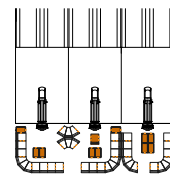

MATCH COMPONENTS

Match Single

Dimensions:

20"L x 26"D x 30"H
SH: 19"
SD: 20"

Product #:

VEN500-2561-MAG-1

Match Double

Dimensions:

40"L x 26"D x 30"H
SH: 19"
SD: 20"

Product #:

VEN500-2561-MAG-2

Match Triple

Dimensions:

60"L x 26"D x 30"H
SH: 19"
SD: 20"

Product #:

VEN500-2561-MAG-3

Match Single Inside

Dimensions:

20"L x 26"D x 30"H
SH: 19"
SD: 20"

Product #:

VEN500-2561-MAG-IW-1

Match Double Inside

Dimensions:

40"L x 26"D x 30"H
SH: 19"
SD: 20"

Product #:

VEN500-2561-MAG-IW-2

Match Triple Inside

Dimensions:

60"L x 26"D x 30"H
SH: 19"
SD: 20"

Product #:

VEN500-2561-MAG-IW-3