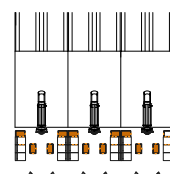

MATCH COMPONENTS

Match Single

Dimensions:

20"L x 26"D x 30"H
SH: 19"
SD: 20"

Product #:

VEN500-2561-MAG-1

Match Double

Dimensions:

40"L x 26"D x 30"H
SH: 19"
SD: 20"

Product #:

VEN500-2561-MAG-2

Match Triple

Dimensions:

60"L x 26"D x 30"H
SH: 19"
SD: 20"

Product #:

VEN500-2561-MAG-3

Match Single Inside

Dimensions:

20"L x 26"D x 30"H
SH: 19"
SD: 20"

Product #:

VEN500-2561-MAG-IW-1

Match Double Inside

Dimensions:

40"L x 26"D x 30"H
SH: 19"
SD: 20"

Product #:

VEN500-2561-MAG-IW-2

Match Triple Inside

Dimensions:

60"L x 26"D x 30"H
SH: 19"
SD: 20"

Product #:

VEN500-2561-MAG-IW-3