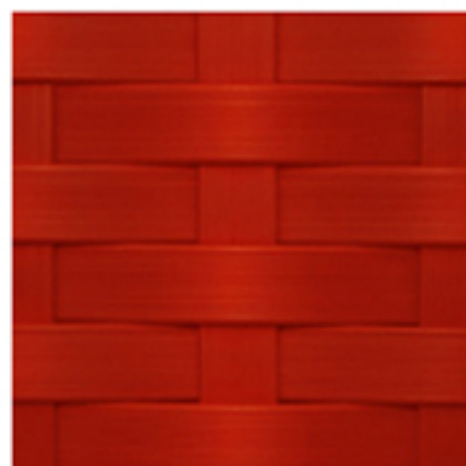

VEN550-TER502

Wicker side table with diamond-weave pattern and a glass top.

List Price: \$1446

[Get a Quote →](#)

Details & Dimensions >

Finishes >

Wicker

Agate Grey

Aquamarine

Black

Citrine Yellow

Espresso

Graphite

Marquise Green

Peridot Green

Ruby Fuschia