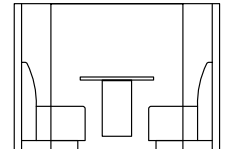

BONDI

BONDI

VEN500-2580

The Bondi is designed to create privacy in open-office floor plans. Fully upholstered walls and comfortable seating provide a semi-private work environment for meetings or individual workspace.

DIMENSIONS

L: 36", 54", 66"
W: 84"
H: 60"
SH: 18"
SD: 20"

DETAILS

Seat: Foam over Full Box
Seat Foam: Medium Firm – 50lb, 2.5 Density
Table: Laminate, Std. Wilsonart with Self Edge
Inside Back: Upholstered Smooth
Walls: Upholstered Smooth
Legs: Toe Kick, Black ABS or Laminate