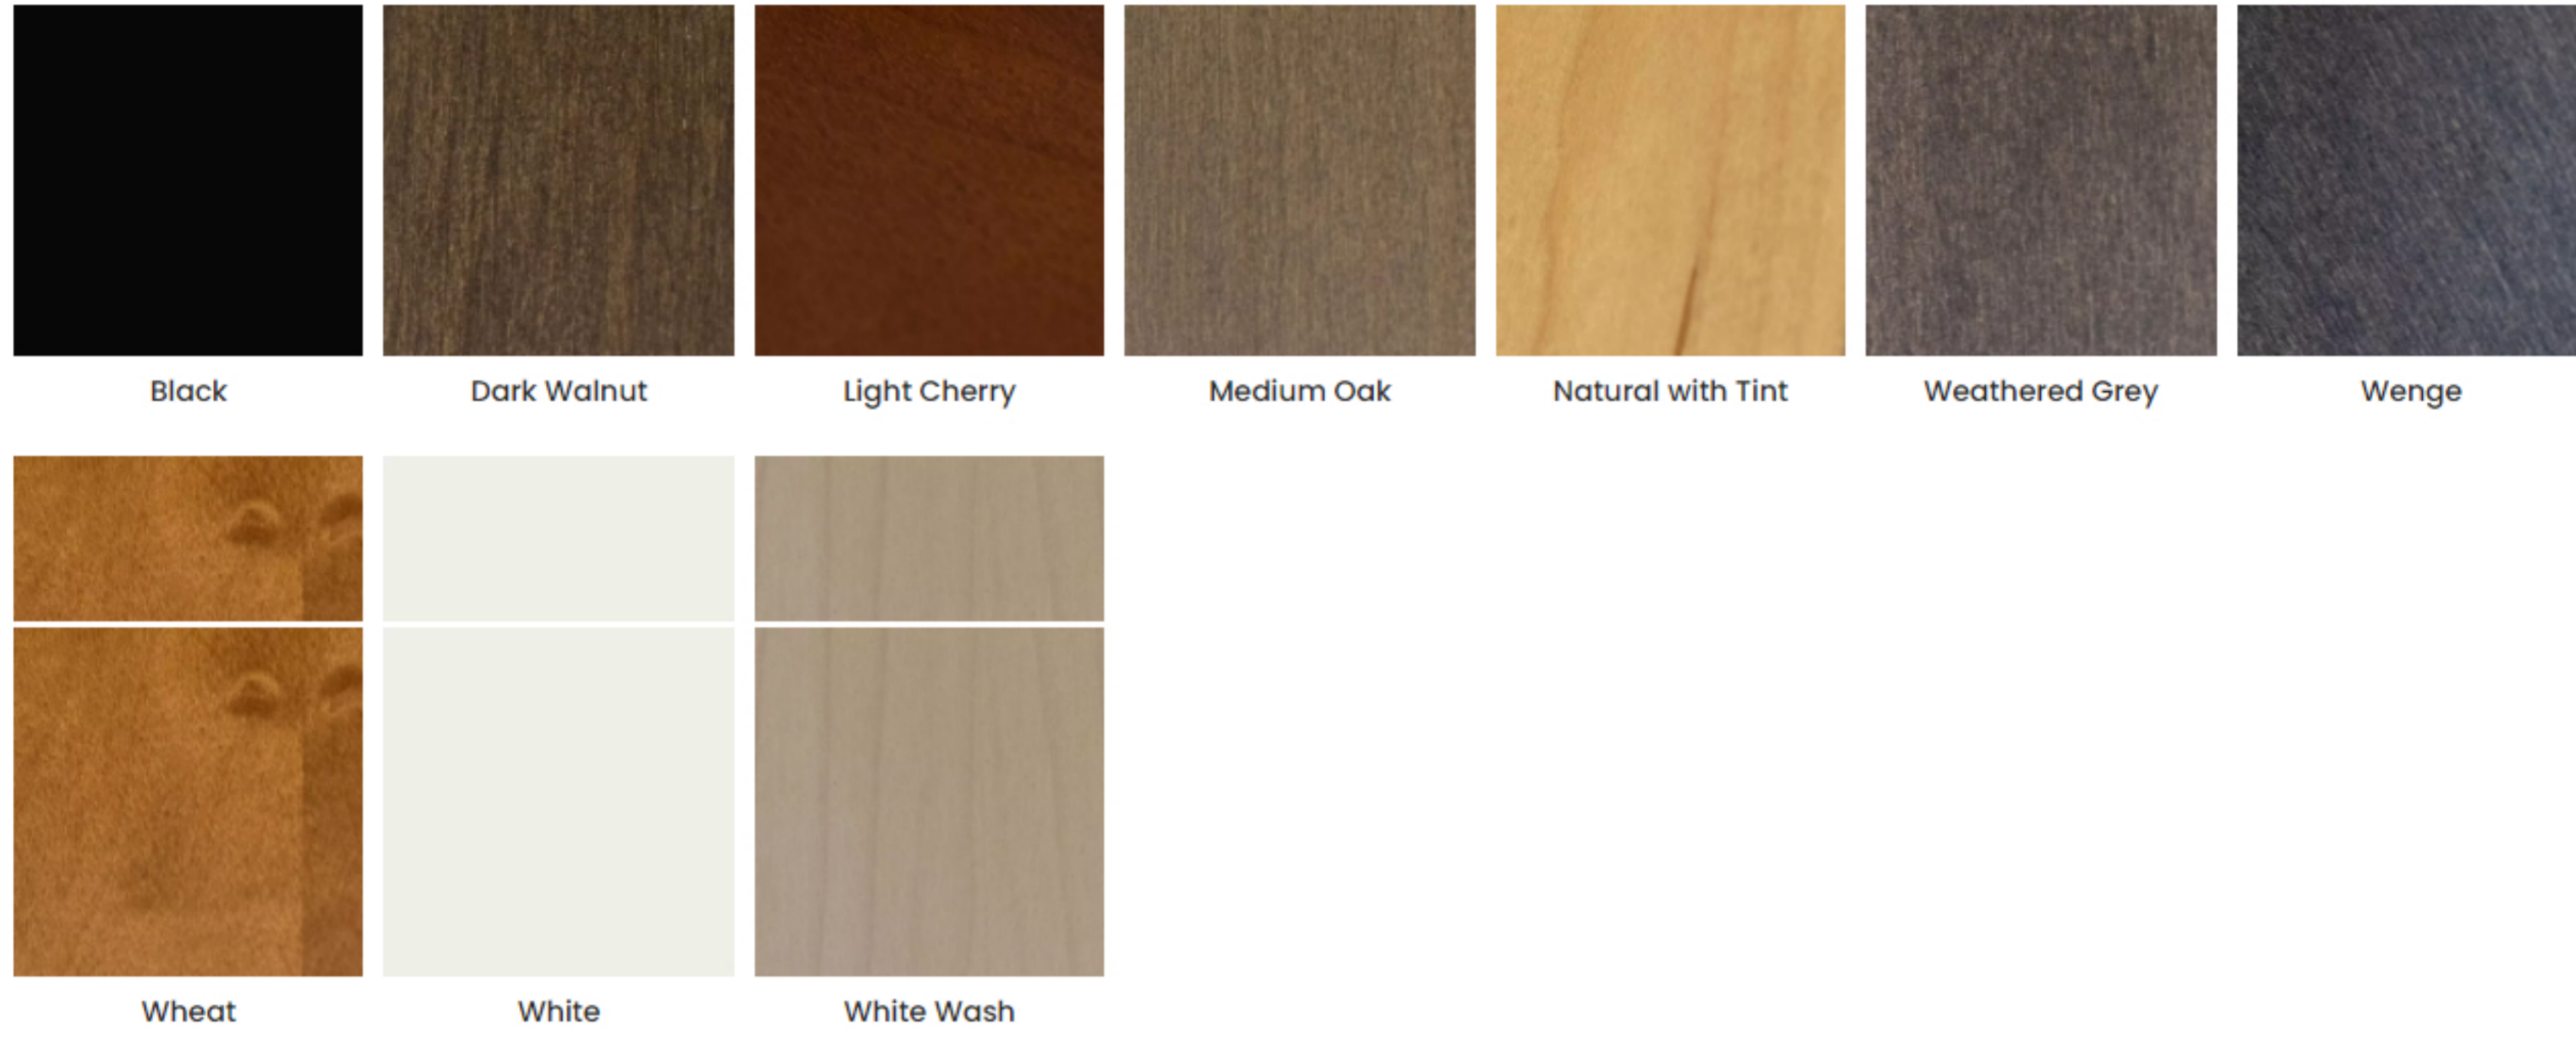

Greenwich Sofa

The Greenwich is a fully upholstered sofa with a foam on board seat. Available in standard finishes or COM.

Finishes

Laminate

Wood

Fabrics

Standard Fabric