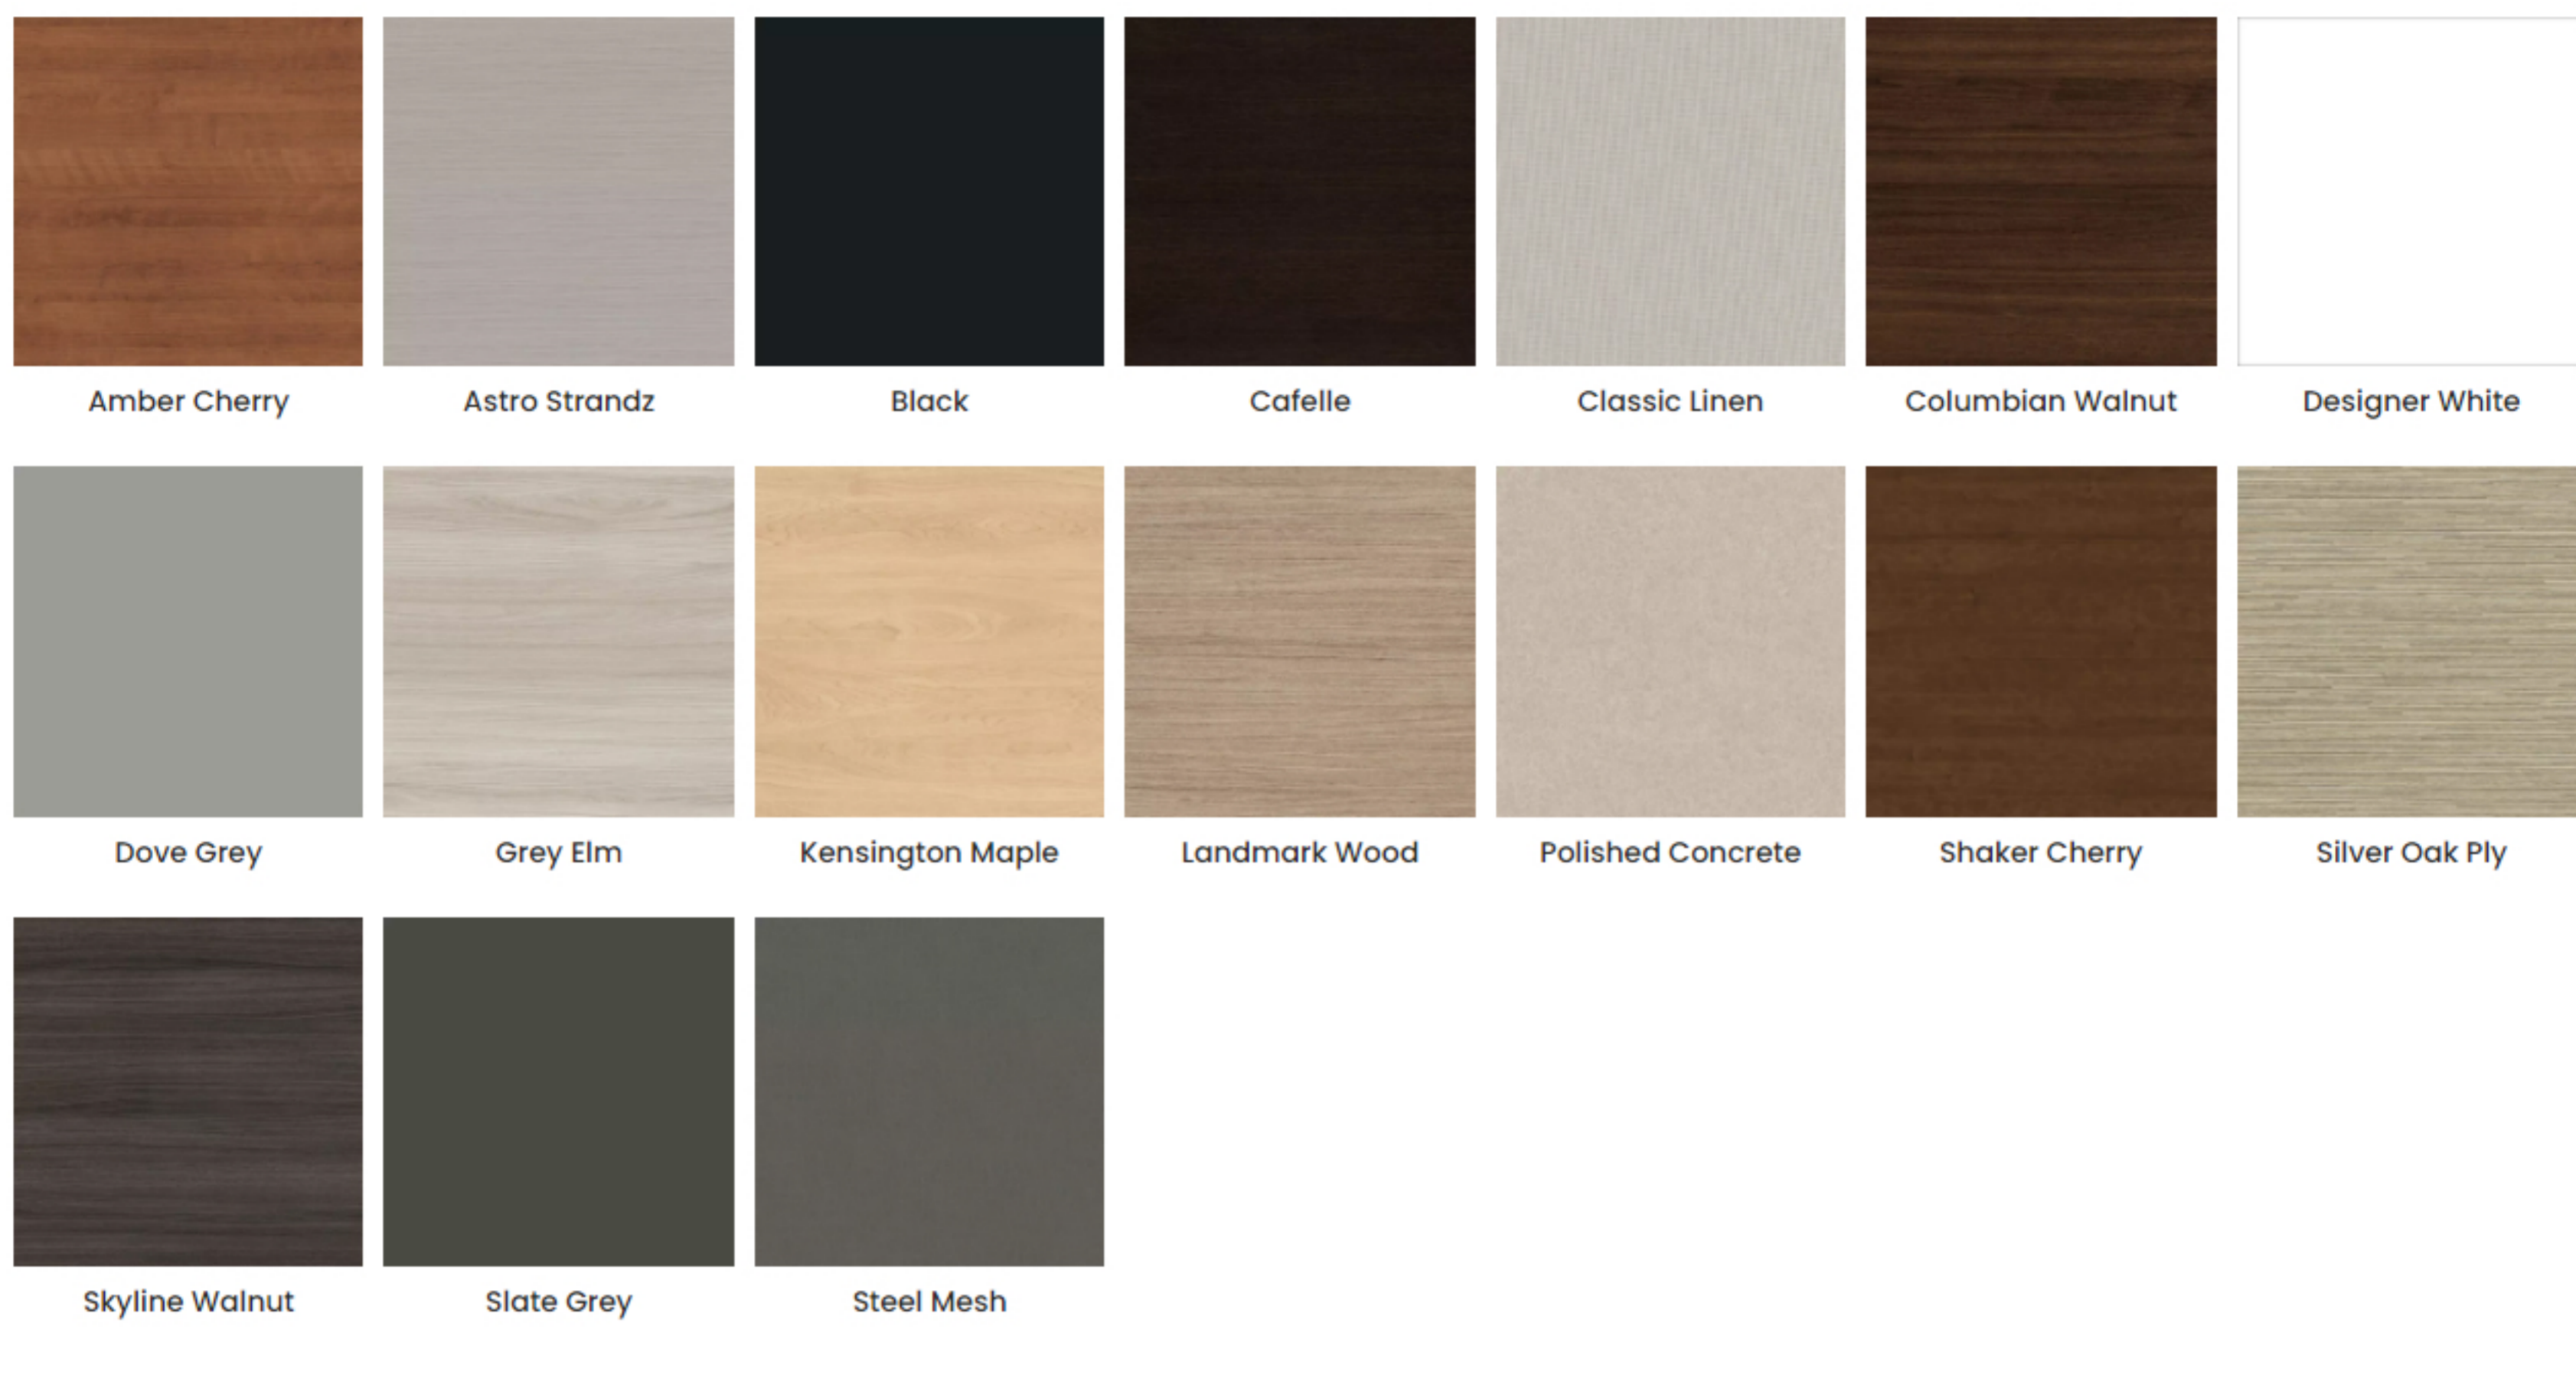

Greenwich Sofa

The Greenwich is a fully upholstered sofa with a foam on board seat. Available in standard finishes or COM.

Finishes

Laminate

Wood

Fabrics

Standard Fabric