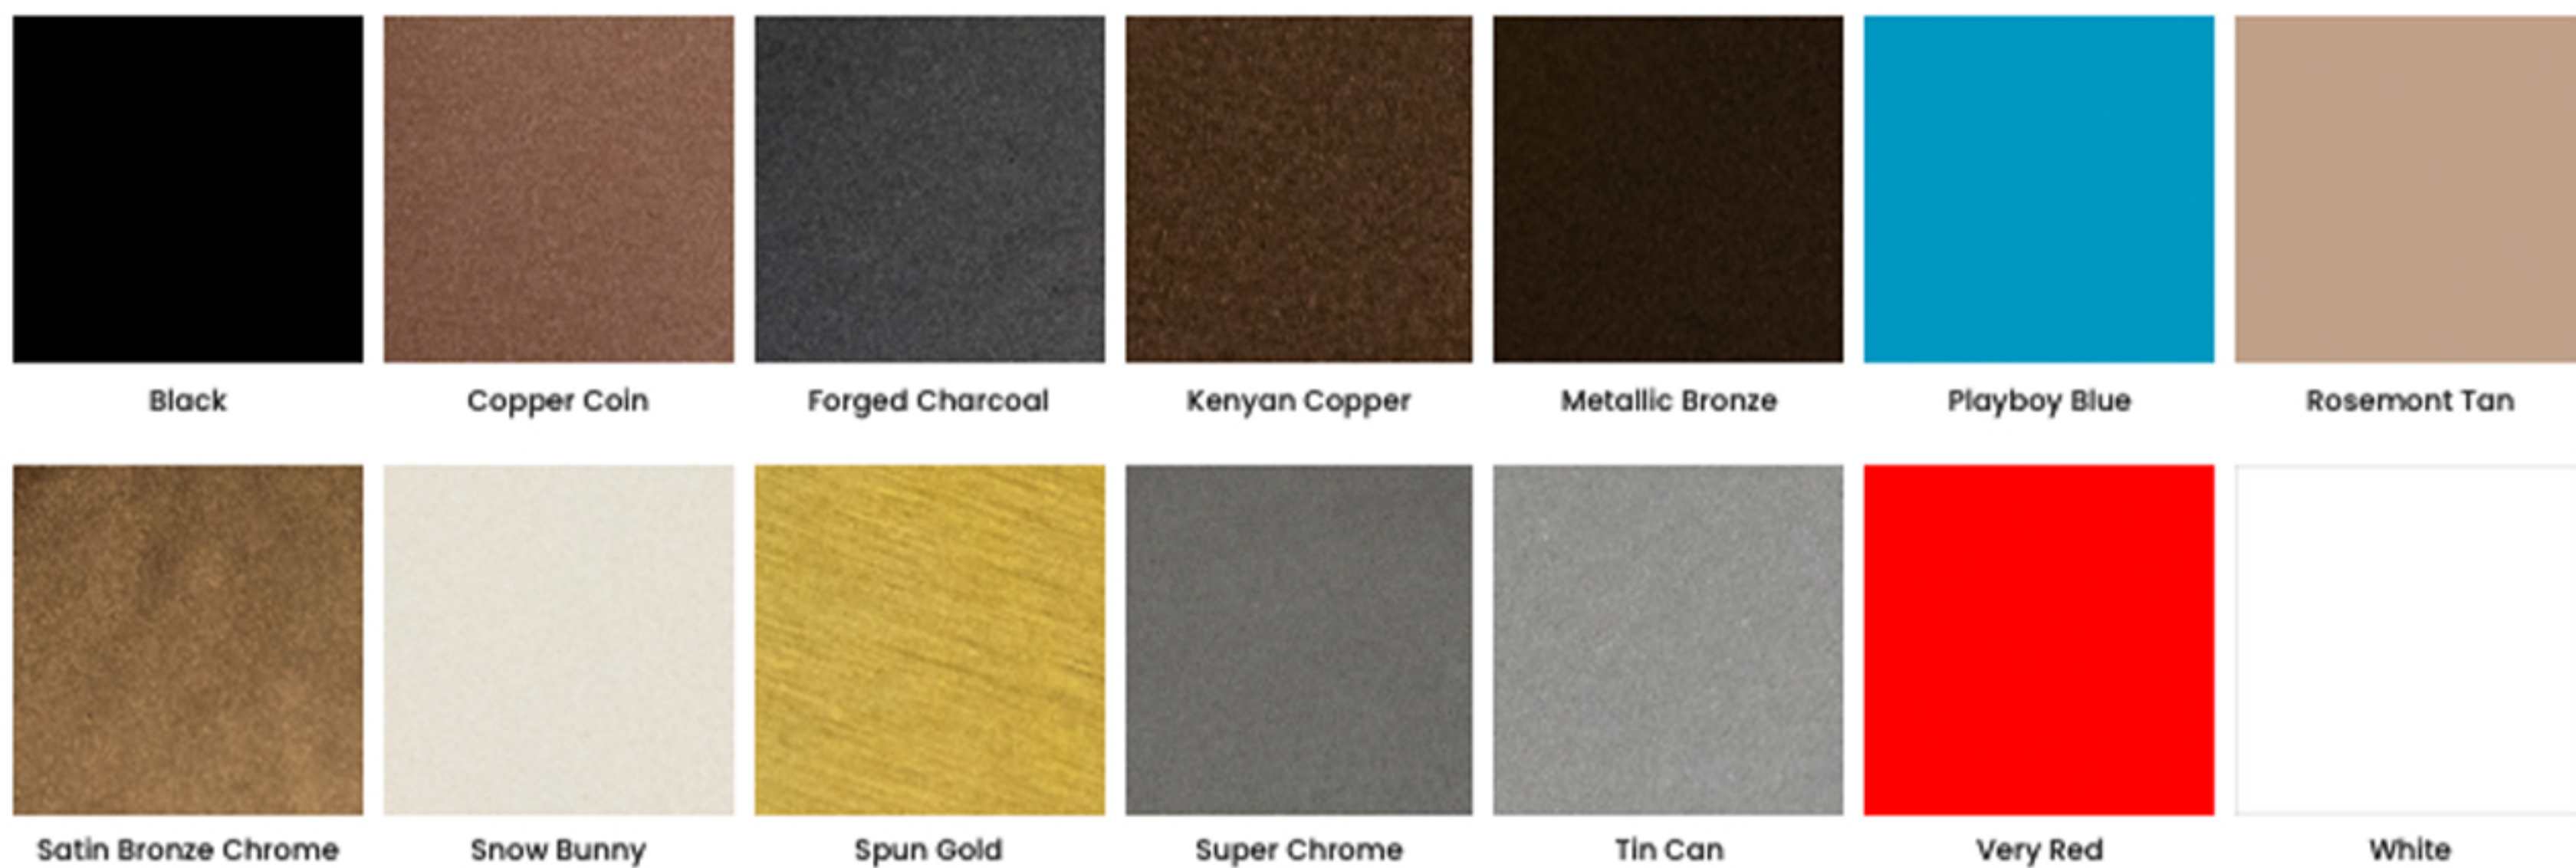

Powder Coat